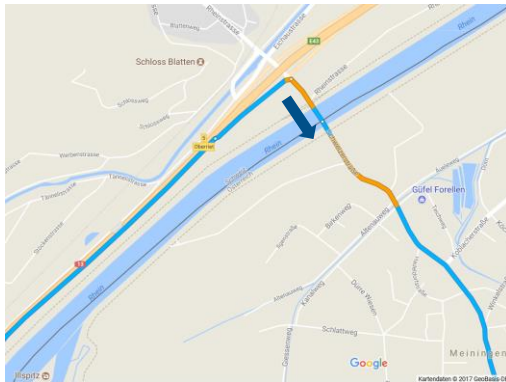

# ARRIVAL BY AIRPLANE

- Friedrichshafen / Germany (45 min)
- Zuerich / Switzerland (90 min)
- Munich / Germany (140 min)
- Altenrhein / Switzerland (30 min)

Your travel from the airport to the company:

Please contact us, we will look for a convenient travel option.

## FROM LINDAU, GERMANY / A14

Rentschler Fill Solutions GmbH  
Roemergrund 6 • 6830 Rankweil • Austria  
Tel. +43 5522 36655

GPS: 47.278650, 9.620309

A14 from Lindau / Germany:  
Exit 35 Rankweil

# FROM ST. GALLEN, SWITZERLAND / A1

Rentschler Fill Solutions GmbH  
Roemergrund 6 • 6830 Rankweil • Austria  
Tel. +43 5522 36655

GPS: 47.278650, 9.620309

A1 St. Gallen / Switzerland:  
Exit 5 Oberriet

# FROM CHUR, SWITZERLAND / A13

Rentschler Fill Solutions GmbH  
Roemergrund 6 • 6830 Rankweil • Austria  
Tel. +43 5522 36655

GPS: 47.278650, 9.620309

A13 from Chur / Switzerland:  
Exit 5 Oberriet