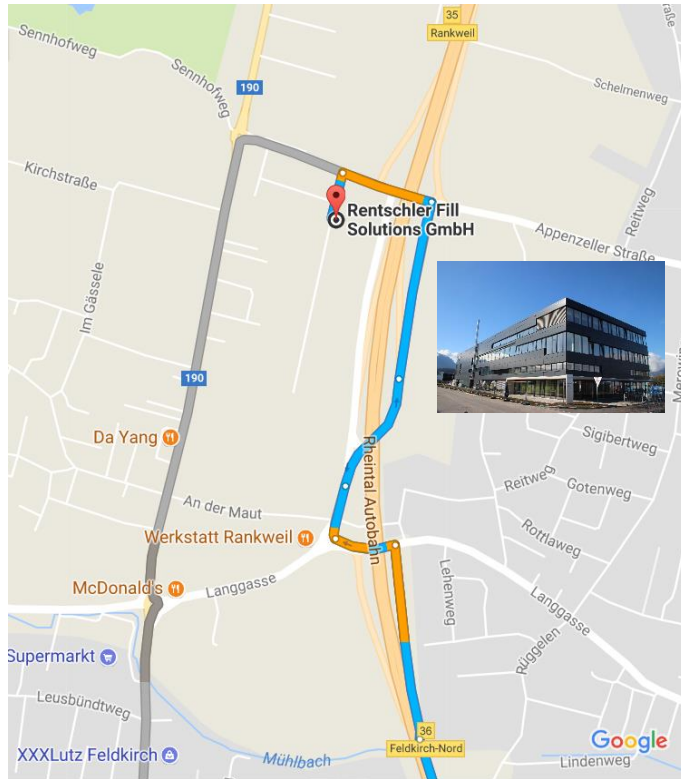

# DRIVING GUIDE

Roemergrund 6 • 6830 Rankweil • Austria

## FROM LINDAU, GERMANY / A14

Rentschler Fill Solutions GmbH  
Roemergrund 6 • 6830 Rankweil • Austria  
Tel. +43 5522 36655

GPS: 47.278650, 9.620309

A14 from Lindau / Germany:  
Exit 35 Rankweil

# FROM ST. GALLEN, SWITZERLAND / A1

Rentschler Fill Solutions GmbH  
Roemergrund 6 • 6830 Rankweil • Austria  
Tel. +43 5522 36655

GPS: 47.278650, 9.620309

A1 St. Gallen / Switzerland:  
Exit 5 Oberriet

# FROM CHUR, SWITZERLAND / A13

Rentschler Fill Solutions GmbH  
Roemergrund 6 • 6830 Rankweil • Austria  
Tel. +43 5522 36655

GPS: 47.278650, 9.620309

A13 from Chur / Switzerland:  
Exit 5 Oberriet