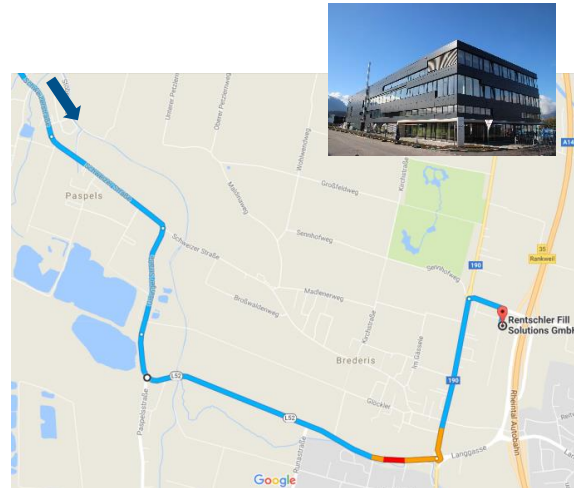

# DRIVING GUIDE

Roemergrund 6 • 6830 Rankweil • Austria

## FROM LINDAU, GERMANY / A14

Rentschler Fill Solutions GmbH  
Roemergrund 6 • 6830 Rankweil • Austria  
Tel. +43 5522 36655

GPS: 47.278650, 9.620309

A14 from Lindau / Germany:  
Exit 35 Rankweil

# FROM ST. GALLEN, SWITZERLAND / A1

Rentschler Fill Solutions GmbH  
Roemergrund 6 • 6830 Rankweil • Austria  
Tel. +43 5522 36655

GPS: 47.278650, 9.620309

A1 St. Gallen / Switzerland:  
Exit 5 Oberriet

# FROM CHUR, SWITZERLAND / A13

Rentschler Fill Solutions GmbH  
Roemergrund 6 • 6830 Rankweil • Austria  
Tel. +43 5522 36655

GPS: 47.278650, 9.620309

A13 from Chur / Switzerland:  
Exit 5 Oberriet