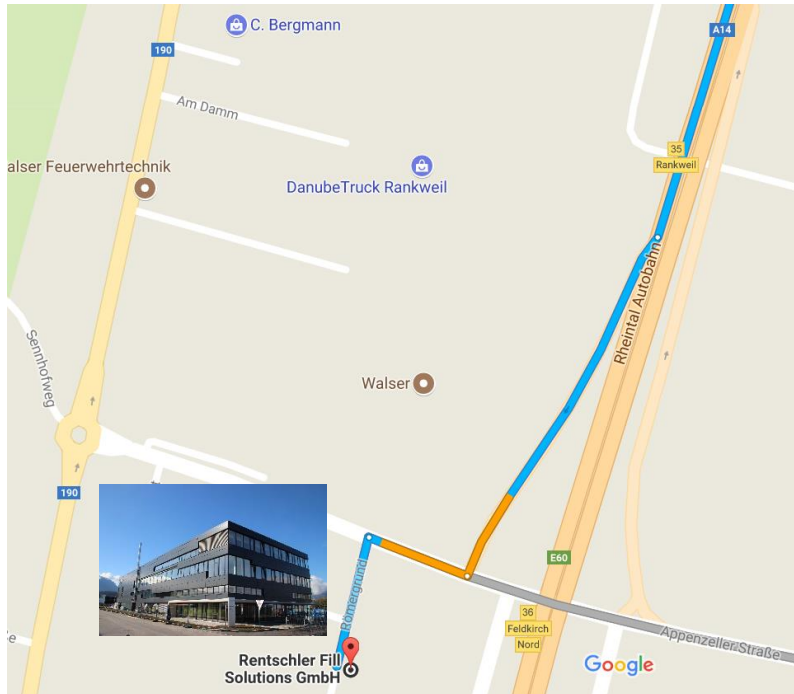

# DRIVING GUIDE

Roemergrund 6 • 6830 Rankweil • Austria

# ARRIVAL BY AIRPLANE

- Friedrichshafen / Germany (45 min)
- Zuerich / Switzerland (90 min)
- Munich / Germany (140 min)
- Altenrhein / Switzerland (30 min)

Your travel from the airport to the company:

Please contact us, we will look for a convenient travel option.

## FROM LINDAU, GERMANY / A14

Rentschler Fill Solutions GmbH  
Roemergrund 6 • 6830 Rankweil • Austria  
Tel. +43 5522 36655

GPS: 47.278650, 9.620309

A14 from Lindau / Germany:  
Exit 35 Rankweil

# FROM CHUR, SWITZERLAND / A13

Rentschler Fill Solutions GmbH  
Roemergrund 6 • 6830 Rankweil • Austria  
Tel. +43 5522 36655

GPS: 47.278650, 9.620309

A13 from Chur / Switzerland:  
Exit 5 Oberriet