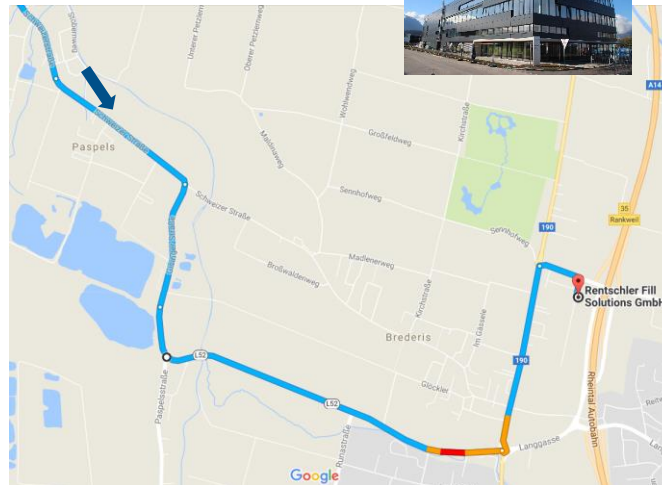

FROM ST. GALLEN, SWITZERLAND / A1

Rentschler Fill Solutions GmbH
Roemergrund 6 • 6830 Rankweil • Austria
Tel. +43 5522 36655

GPS: 47.278650, 9.620309

A1 St. Gallen / Switzerland:
Exit 5 Oberriet