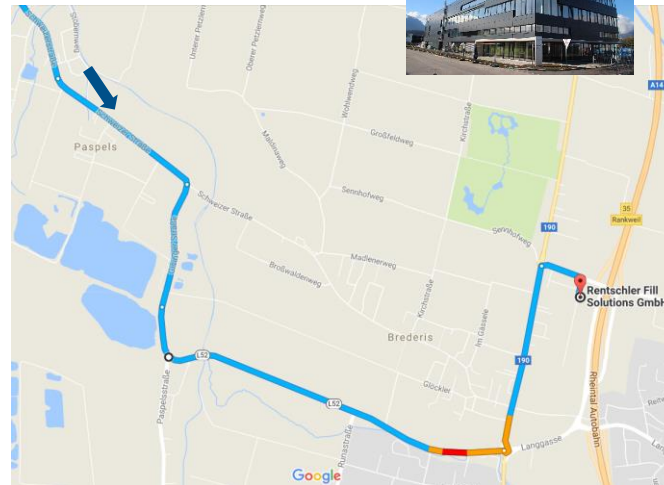

TRAVEL INFO

DRIVING GUIDE, AIRPORTS

Roemergrund 6 • 6830 Rankweil • Austria

ARRIVAL BY AIRPLANE

- Friedrichshafen / Germany (45 min)
- Zuerich / Switzerland (90 min)
- Munich / Germany (140 min)
- Altenrhein / Switzerland (30 min)

Rentschler Fill Solutions GmbH
Roemergrund 6 • 6830 Rankweil • Austria
Tel. +43 5522 36655

GPS: 47.278650, 9.620309

A14 from Lindau / Germany:
Exit 35 Rankweil

FROM ST. GALLEN, SWITZERLAND / A1

Rentschler Fill Solutions GmbH
Roemergrund 6 • 6830 Rankweil • Austria
Tel. +43 5522 36655

GPS: 47.278650, 9.620309

A1 St. Gallen / Switzerland:
Exit 5 Oberriet

FROM CHUR, SWITZERLAND / A13

Rentschler Fill Solutions GmbH
Roemergrund 6 • 6830 Rankweil • Austria
Tel. +43 5522 36655

GPS: 47.278650, 9.620309

A13 from Chur / Switzerland:
Exit 5 Oberriet

FROM INNSBRUCK, AUSTRIA / A14

Rentschler Fill Solutions GmbH
Roemergrund 6 • 6830 Rankweil • Austria
Tel. +43 5522 36655

GPS: 47.278650, 9.620309

A14 from Bludenz, Innsbruck / Austria:
Exit 36 Feldkirch Nord