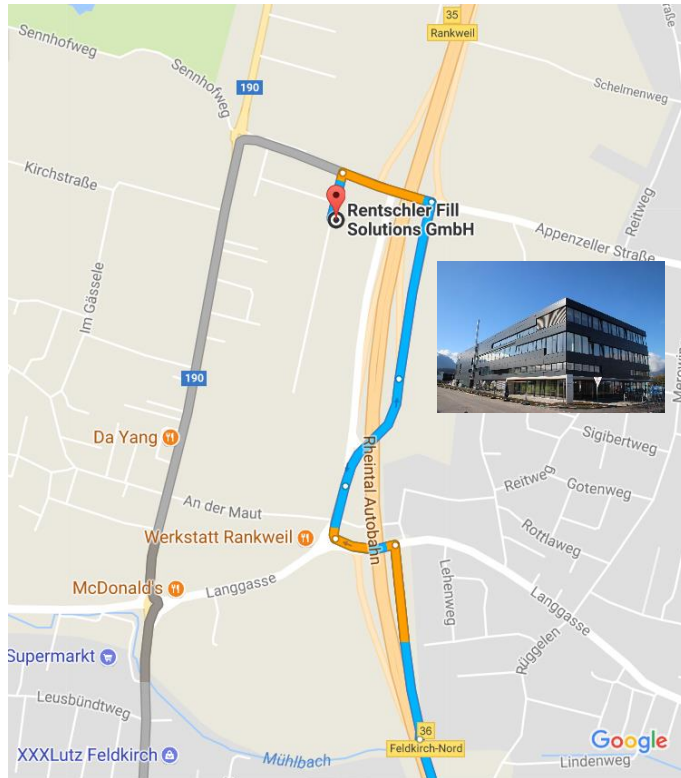

TRAVEL INFO

DRIVING GUIDE, AIRPORTS

Roemergrund 6 • 6830 Rankweil • Austria

ARRIVAL BY AIRPLANE

- Friedrichshafen / Germany (45 min)
- Zuerich / Switzerland (90 min)
- Munich / Germany (140 min)
- Altenrhein / Switzerland (30 min)

Rentschler Fill Solutions GmbH
Roemergrund 6 • 6830 Rankweil • Austria
Tel. +43 5522 36655

GPS: 47.278650, 9.620309

A14 from Lindau / Germany:
Exit 35 Rankweil

FROM ST. GALLEN, SWITZERLAND / A1

Rentschler Fill Solutions GmbH
Roemergrund 6 • 6830 Rankweil • Austria
Tel. +43 5522 36655

GPS: 47.278650, 9.620309

A1 St. Gallen / Switzerland:
Exit 5 Oberriet

FROM CHUR, SWITZERLAND / A13

Rentschler Fill Solutions GmbH
Roemergrund 6 • 6830 Rankweil • Austria
Tel. +43 5522 36655

GPS: 47.278650, 9.620309

A13 from Chur / Switzerland:
Exit 5 Oberriet

FROM INNSBRUCK, AUSTRIA / A14

Rentschler Fill Solutions GmbH
Roemergrund 6 • 6830 Rankweil • Austria
Tel. +43 5522 36655

GPS: 47.278650, 9.620309

A14 from Bludenz, Innsbruck / Austria:
Exit 36 Feldkirch Nord