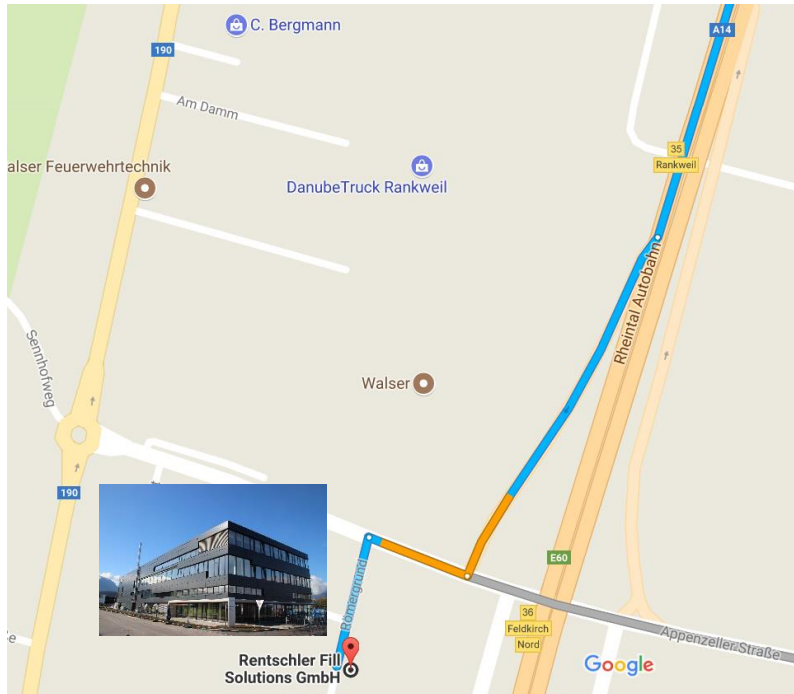

TRAVEL INFO

DRIVING GUIDE, AIRPORTS

Roemergrund 6 • 6830 Rankweil • Austria

ARRIVAL BY AIRPLANE

- Friedrichshafen / Germany (45 min)
- Zuerich / Switzerland (90 min)
- Munich / Germany (140 min)
- Altenrhein / Switzerland (30 min)

Your travel from the airport to the company:

Please contact us, we will look for a convenient travel option.

Rentschler Fill Solutions GmbH

Roemergrund 6 • 6830 Rankweil • Austria

Tel. +43 5522 36655

FROM LINDAU, GERMANY / A14

Rentschler Fill Solutions GmbH
Roemergrund 6 • 6830 Rankweil • Austria
Tel. +43 5522 36655

GPS: 47.278650, 9.620309

A14 from Lindau / Germany:
Exit 35 Rankweil

FROM ST. GALLEN, SWITZERLAND / A1

Rentschler Fill Solutions GmbH
Roemergrund 6 • 6830 Rankweil • Austria
Tel. +43 5522 36655

GPS: 47.278650, 9.620309

A1 St. Gallen / Switzerland:
Exit 5 Oberriet

FROM CHUR, SWITZERLAND / A13

Rentschler Fill Solutions GmbH
Roemergrund 6 • 6830 Rankweil • Austria
Tel. +43 5522 36655

GPS: 47.278650, 9.620309