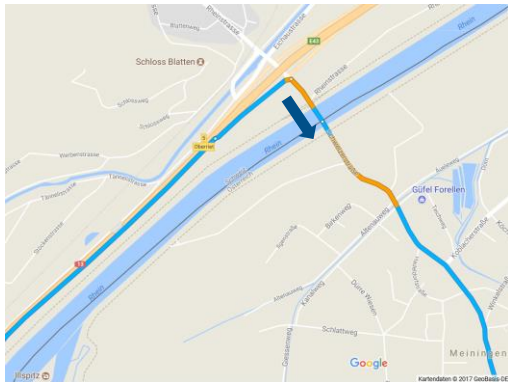

TRAVEL INFO

DRIVING GUIDE, AIRPORTS

Roemergrund 6 • 6830 Rankweil • Austria

ARRIVAL BY AIRPLANE

- Friedrichshafen / Germany (45 min)
- Zuerich / Switzerland (90 min)
- Munich / Germany (140 min)
- Altenrhein / Switzerland (30 min)

Rentschler Fill Solutions GmbH
Roemergrund 6 • 6830 Rankweil • Austria
Tel. +43 5522 36655

GPS: 47.278650, 9.620309

A14 from Lindau / Germany:
Exit 35 Rankweil

FROM ST. GALLEN, SWITZERLAND / A1

Rentschler Fill Solutions GmbH
Roemergrund 6 • 6830 Rankweil • Austria
Tel. +43 5522 36655

GPS: 47.278650, 9.620309

A1 St. Gallen / Switzerland:
Exit 5 Oberriet

FROM CHUR, SWITZERLAND / A13

Rentschler Fill Solutions GmbH
Roemergrund 6 • 6830 Rankweil • Austria
Tel. +43 5522 36655

GPS: 47.278650, 9.620309

A13 from Chur / Switzerland:
Exit 5 Oberriet

FROM INNSBRUCK, AUSTRIA / A14

Rentschler Fill Solutions GmbH
Roemergrund 6 • 6830 Rankweil • Austria
Tel. +43 5522 36655

GPS: 47.278650, 9.620309

A14 from Bludenz, Innsbruck / Austria:
Exit 36 Feldkirch Nord