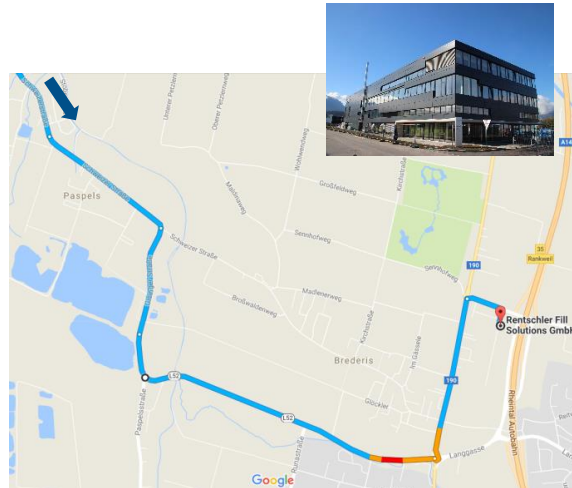

TRAVEL INFO

DRIVING GUIDE, AIRPORTS

Roemergrund 6 • 6830 Rankweil • Austria

ARRIVAL BY AIRPLANE

- Friedrichshafen / Germany (45 min)
- Zuerich / Switzerland (90 min)
- Munich / Germany (140 min)
- Altenrhein / Switzerland (30 min)

Rentschler Fill Solutions GmbH
Roemergrund 6 • 6830 Rankweil • Austria
Tel. +43 5522 36655

GPS: 47.278650, 9.620309

A14 from Lindau / Germany:
Exit 35 Rankweil

FROM ST. GALLEN, SWITZERLAND / A1

Rentschler Fill Solutions GmbH
Roemergrund 6 • 6830 Rankweil • Austria
Tel. +43 5522 36655

GPS: 47.278650, 9.620309

A1 St. Gallen / Switzerland:
Exit 5 Oberriet

FROM CHUR, SWITZERLAND / A13

Rentschler Fill Solutions GmbH
Roemergrund 6 • 6830 Rankweil • Austria
Tel. +43 5522 36655

GPS: 47.278650, 9.620309

A13 from Chur / Switzerland:
Exit 5 Oberriet

FROM INNSBRUCK, AUSTRIA / A14

Rentschler Fill Solutions GmbH
Roemergrund 6 • 6830 Rankweil • Austria
Tel. +43 5522 36655

GPS: 47.278650, 9.620309

A14 from Bludenz, Innsbruck / Austria:
Exit 36 Feldkirch Nord