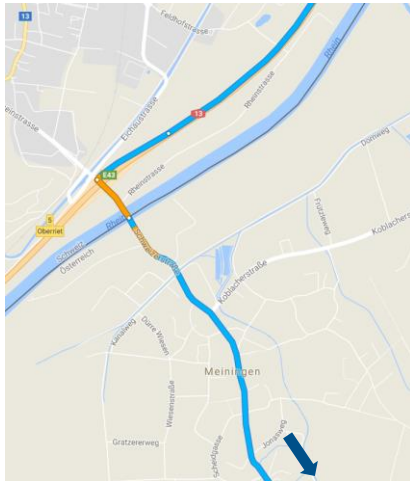

FROM ST. GALLEN, SWITZERLAND / A1

Rentschler Fill Solutions GmbH
Roemergrund 6 • 6830 Rankweil • Austria
Tel. +43 5522 36655

GPS: 47.278650, 9.620309

A1 St. Gallen / Switzerland:
Exit 5 Oberriet